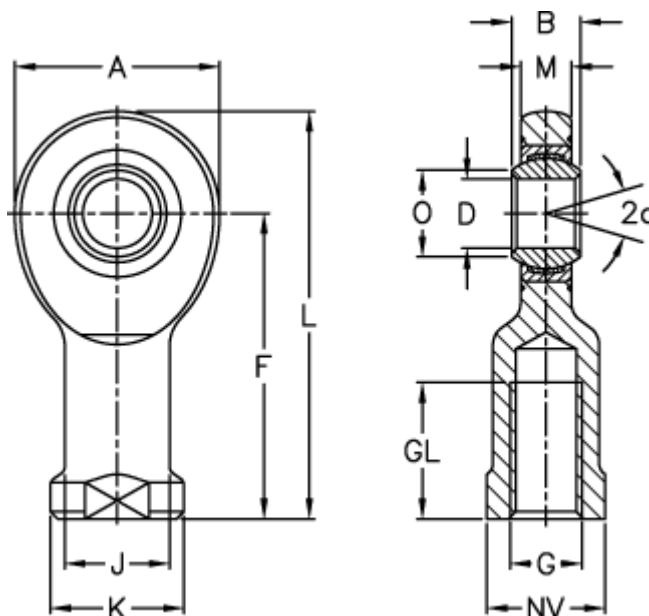

Data Sheet

Article number: 03464017
Description: Fluro Rod end EI 17D
Note: 17

Measures

A	= 46	J	= 24
a (degrees)	= 10	K	= 30
B	= 14	L	= 90
D	= 17	M	= 11
Dynamic drive (kN)	= 22.5	NV	= 27
F	= 67	O	= 20.7
g	= M16	Static drive kN	= 54.5
GL	= 33	Weight	= 220